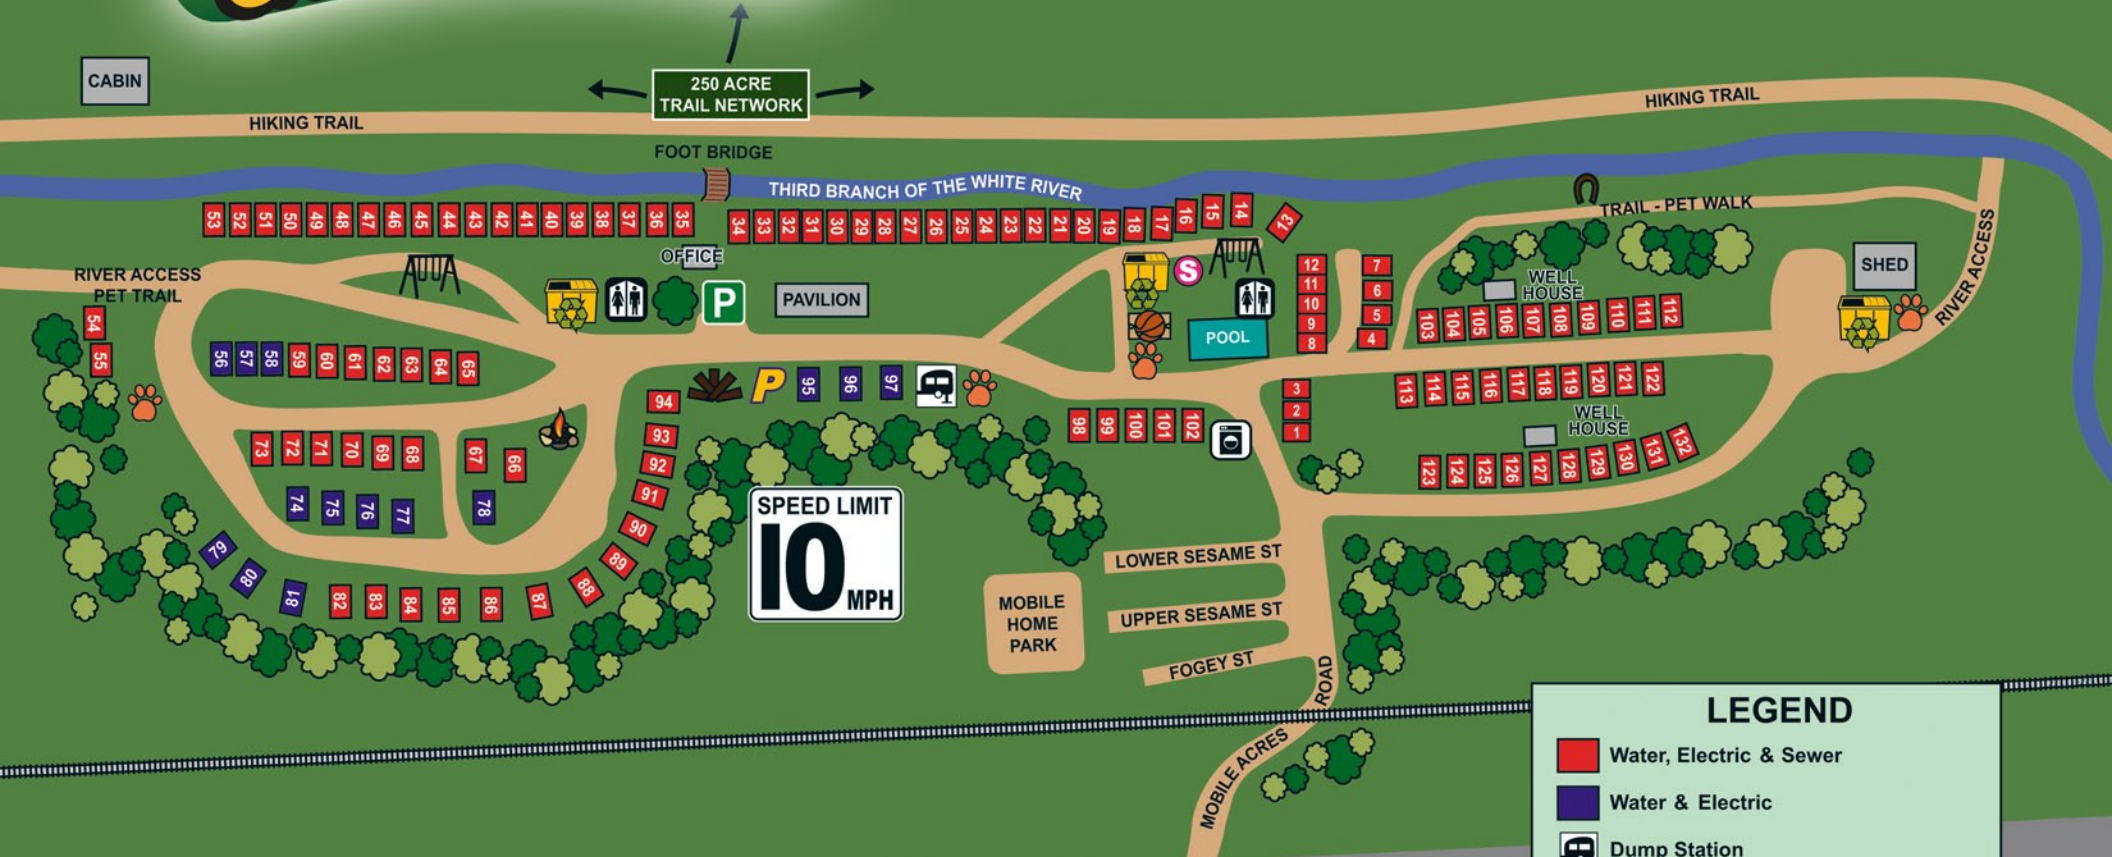

ABEL MOUNTAIN CAMPGROUND

354 Mobile Acres Road - Route 12A
 Braintree, Vermont 05060
 (802) 728-5548
 www.abelmountain.com

LEGEND	
	Water, Electric & Sewer
	Water & Electric
	Dump Station
	Bath House
	Laundry
	Dumpster
	Playground
	Basketball Court
	Shuffleboard Court
	Parking
	Community Fire Pit
	Propane
	Horseshoes
	Pet Station
	Wood
	Recycling

Your Site # is

~We Sell Wood, Ice & Propane~